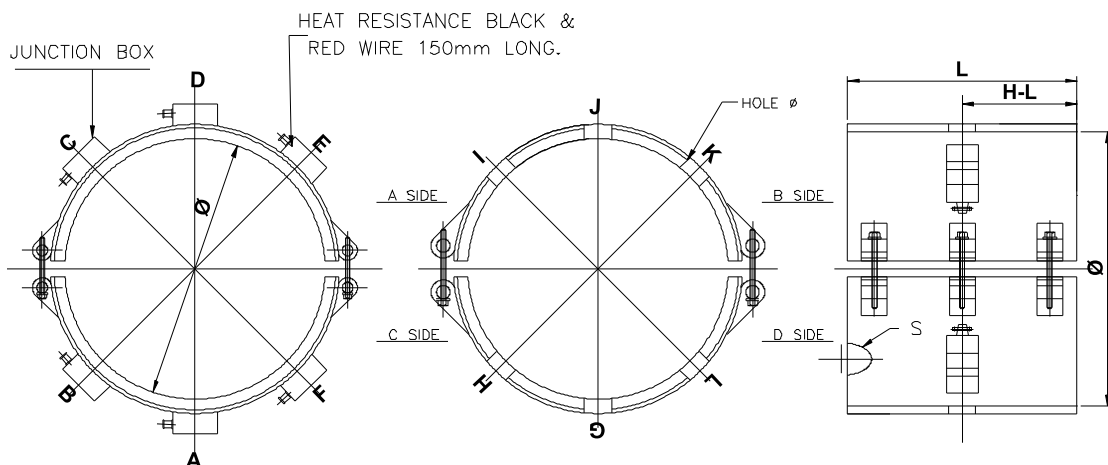

How to Order

HEATERS (FULL ROUND)

ALL THE DIMENSIONS ARE IN MM

SL NO.	DRG NO.	EXCEL DRG NO.	LOCATION USED	DIA Ø	LENGTH L	VOLT V	Hz	WATT W	TYPE	JUN BOX	HOLE LOC	HOLE Ø	HOLE LENGTH H-L	SLOT RADIUS S	LEAD LENGTH	QTY
1																
2																
3																
4																
5																

HEATERS (TWO PART)

ALL THE DIMENSIONS ARE IN MM

SL NO.	KABRA DRG NO.	EXCEL DRG NO.	LOCATION USED	DIA Ø	LENGTH	VOLT	Hz	WATT	TYPE	JUN BOX	HOLE LOC	HOLE Ø	HOLE LENGTH	SLOT RADIUS	LEAD LENGTH	PRICE
1																
2																
3																
4																
5																