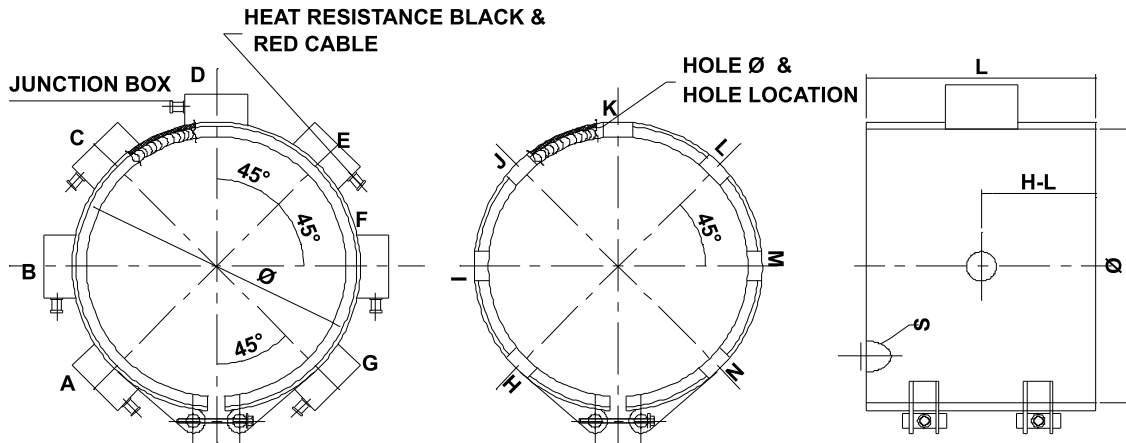

How to Order

HEATERS (FULL ROUND)

ALL THE DIMENSIONS ARE IN MM

SL NO.	DRG NO.	EXCEL DRG NO.	LOCATION USED	DIA Ø	LENGTH L	VOLT V	Hz	WATT W	TYPE	JUN BOX	HOLE LOC	HOLE Ø	HOLE LENGTH H-L	SLOT RADIUS S	LEAD LENGTH	QTY
1																
2																
3																
4																
5																

HEATERS (TWO PART)

ALL THE DIMENSIONS ARE IN MM

SL NO.	KABRA DRG NO.	EXCEL DRG NO.	LOCATION USED	DIA Ø	LENGTH	VOLT	Hz	WATT	TYPE	JUN BOX	HOLE LOC	HOLE Ø	HOLE LENGTH	SLOT RADIUS	LEAD LENGTH	PRICE
1																
2																
3																
4																
5																